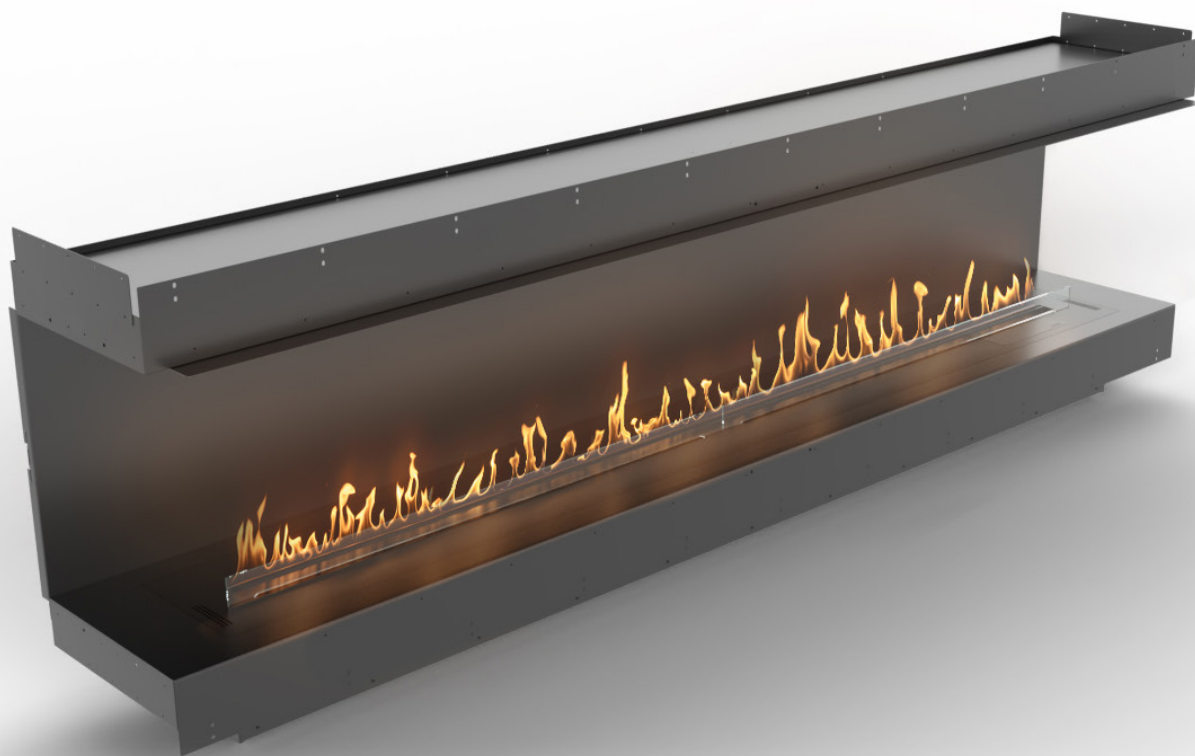

# FORMA 2700 THREE-SIDED

### ZERO CLEARANCE FIREBOX

The ultimate firebox with our zero clearance design allows you to seamlessly integrate the fireplace into combustible materials and mount your TV directly above the fireplace.

### REMOTE CONTROL

Easily control your fireplace with the handy remote. You're in charge of the flames. Go for one of 3 flame levels to adjust the ambience and coziness to your needs.

# Forma 2700 Three-Sided

Burner model	FLA4+ 2490
Fuel tank capacity	45.9 L
Maximum burn time	31 hours
Maximum heat output	22.5 kW
Minimum room cubature	225 m <sup>3</sup>
Flame height regulation	6 stages
Weight	221.9 kg
Fuel type	bioethanol 95 - 96,6%
Flue	not required
Air change rate	1 space volume per hour
Power supply	230 V
Finish	black powder coating
Materials	steel, galvanized steel, tempered glass
Application	for indoor use only