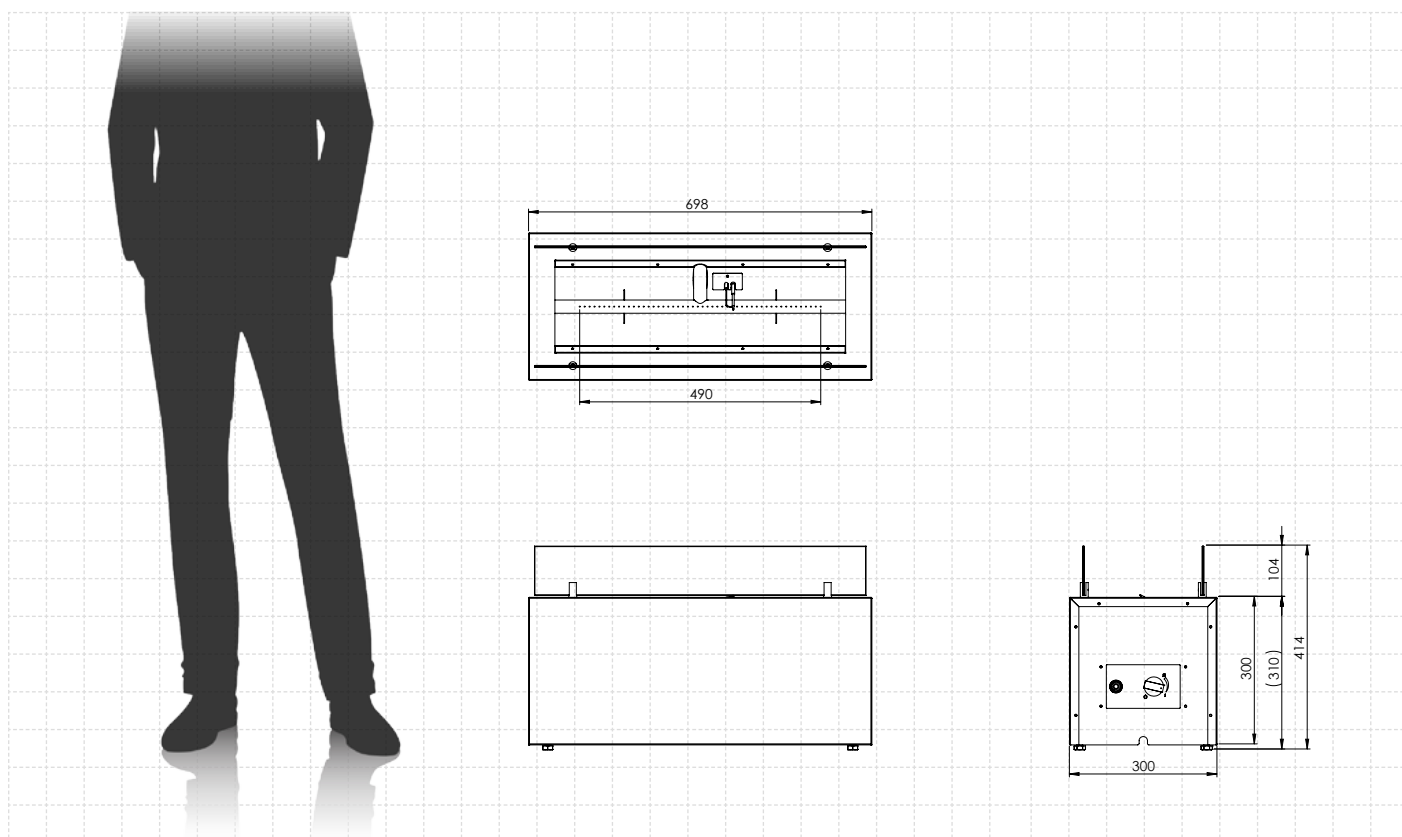

Rio

(Gas Technology)

Fuel type	LPG
Heat output	7.0 - 10.0 kW
Gas consumption	max. 0.50 - 0.65 kg/h burning time up to 55 hours
Gas pressure	(LPG) 37 mbar
Total gas hose length	4 meters (measured from valve to pressure regulator)
Weight	13.2 kg
Power supply	control panel: 1 x AAA battery
Flue	not required
Flame height regulation	yes
Materials	steel, tempered glass
Decorative accessories	black glass gravel
Application	for outdoor use only