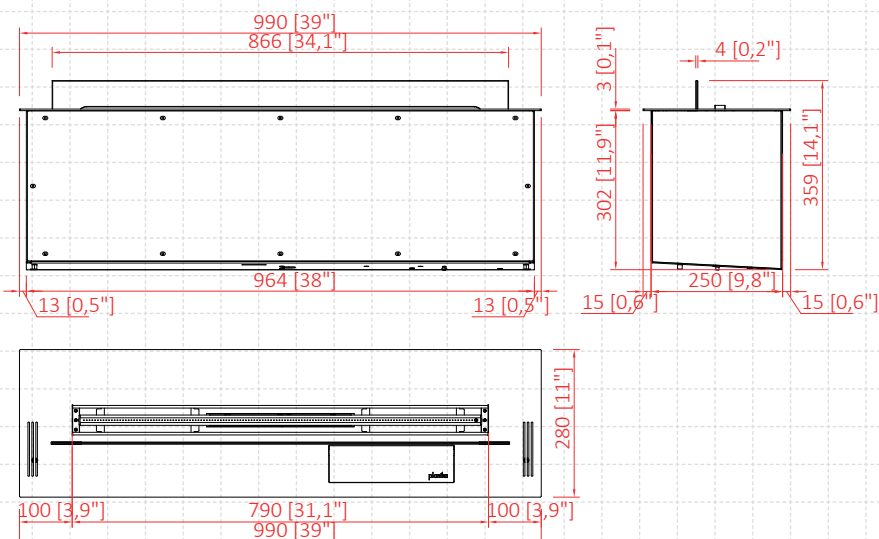

Fire Line Automatic 4+ (990mm)

(BEV Technology®)

Fuel tank capacity	17.2 L
Maximum burn time	26 hours
Maximum heat output	7.0 kW
Minimum room cubature	70 m³
Flame height regulation	6 stages
Weight	38.5 kg
Fuel type	bioethanol 95 - 96,6%
Flue	not required
Air change rate	1 space volume per hour
Power supply	230 V
Finish	black powder coating
Materials	steel, galvanized steel, tempered glass
Application	for indoor use only

CONTROL OPTIONS

included

included

optional

'PLANIKA BEV' APP

Control the fire with your smartphone!

Freestanding, Room Divider, Tunnel and Island housings require FLA4 with Frame & Glass Panels

custom burner finish
in RAL palette colour

custom length
available on request