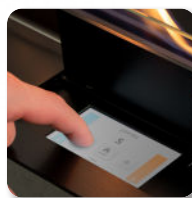

FIRE LINE AUTOMATIC 4+ (990mm) AUTOMATIC BEV® BURNER

Net Zero fireplace with the BEV Technology®

AUTOMATIC BEV® BURNER

The BEV Technology® guarantees burning that is free of smoke, odor, or ash. This technology creates a flame by burning ethanol vapors, ensuring that the fire has no direct contact with the liquid fuel.

REMOTE CONTROL

Easily control your fireplace with the handy remote. You're in charge of the flames. Go for one of 6 flame levels to adjust the ambience and coziness to your needs.

AUTOMATIC REFILLING

The automatic pump communicates with the device, delivering the necessary amount of fuel. There is no risk of overfilling the tank or spilling the fuel.

TOUCH CONTROL PANEL

Experience the ultimate convenience with the LCD touch control panel. Easily adjust the fireplace settings, check fuel levels, or set a shut-off timer. Additionally, the child lock feature ensures safety for the youngest users.

Fire Line Automatic 4+ (990mm)

(BEV Technology®)

Fuel tank capacity	17.2 L
Maximum burn time	26 hours
Maximum heat output	7.0 kW
Minimum room cubature	70 m ³
Flame height regulation	6 stages
Weight	38.5 kg
Fuel type	bioethanol 95 - 96,6%
Flue	not required
Air change rate	1 space volume per hour
Power supply	230 V
Finish	black powder coating
Materials	steel, galvanized steel, tempered glass
Application	for indoor use only