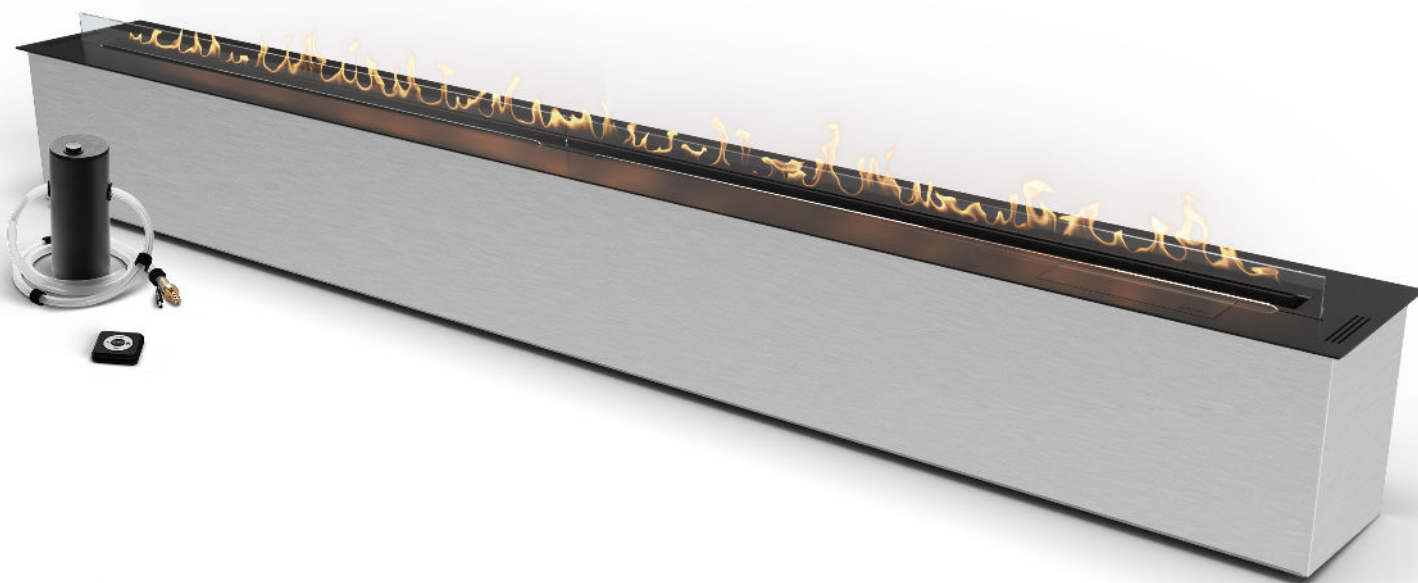

FIRE LINE AUTOMATIC 4+ (2490mm) AUTOMATIC BEV® BURNER

Net Zero fireplace with the BEV Technology®

AUTOMATIC BEV® BURNER

The BEV Technology® guarantees burning that is free of smoke, odor, or ash. This technology creates a flame by burning ethanol vapors, ensuring that the fire has no direct contact with the liquid fuel.

REMOTE CONTROL

Easily control your fireplace with the handy remote. You're in charge of the flames. Go for one of 6 flame levels to adjust the ambience and coziness to your needs.

AUTOMATIC REFILLING

The automatic pump communicates with the device, delivering the necessary amount of fuel. There is no risk of overfilling the tank or spilling the fuel.

TOUCH CONTROL PANEL

Experience the ultimate convenience with the LCD touch control panel. Easily adjust the fireplace settings, check fuel levels, or set a shut-off timer. Additionally, the child lock feature ensures safety for the youngest users.

Fire Line Automatic 4+ (2490mm)

(BEV Technology®)

Fuel tank capacity	45.9 L
Maximum burn time	31 hours
Maximum heat output	22.5 kW
Minimum room cubature	225 m ³
Flame height regulation	6 stages
Weight	81.5 kg
Fuel type	bioethanol 95 - 96,6%
Flue	not required
Air change rate	1 space volume per hour
Power supply	230 V
Finish	black powder coating
Materials	steel, galvanized steel, tempered glass
Application	for indoor use only