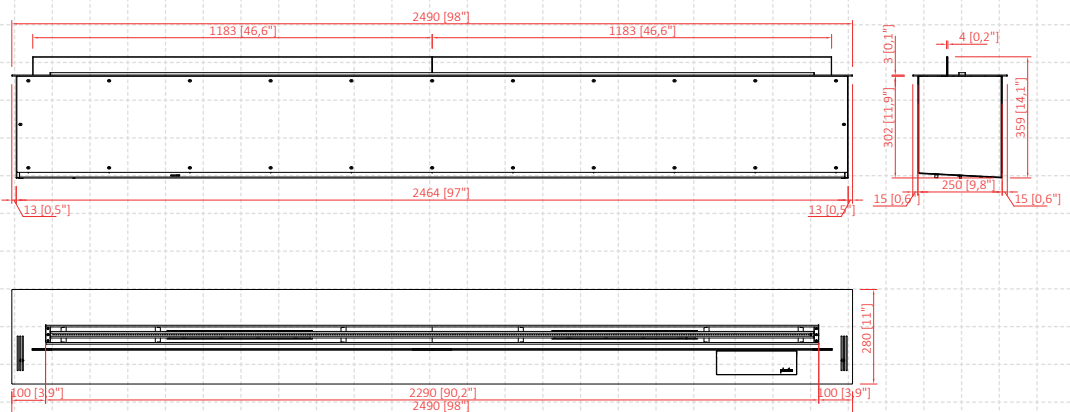

custom burner finish
in RAL palette colour

custom length
available on request