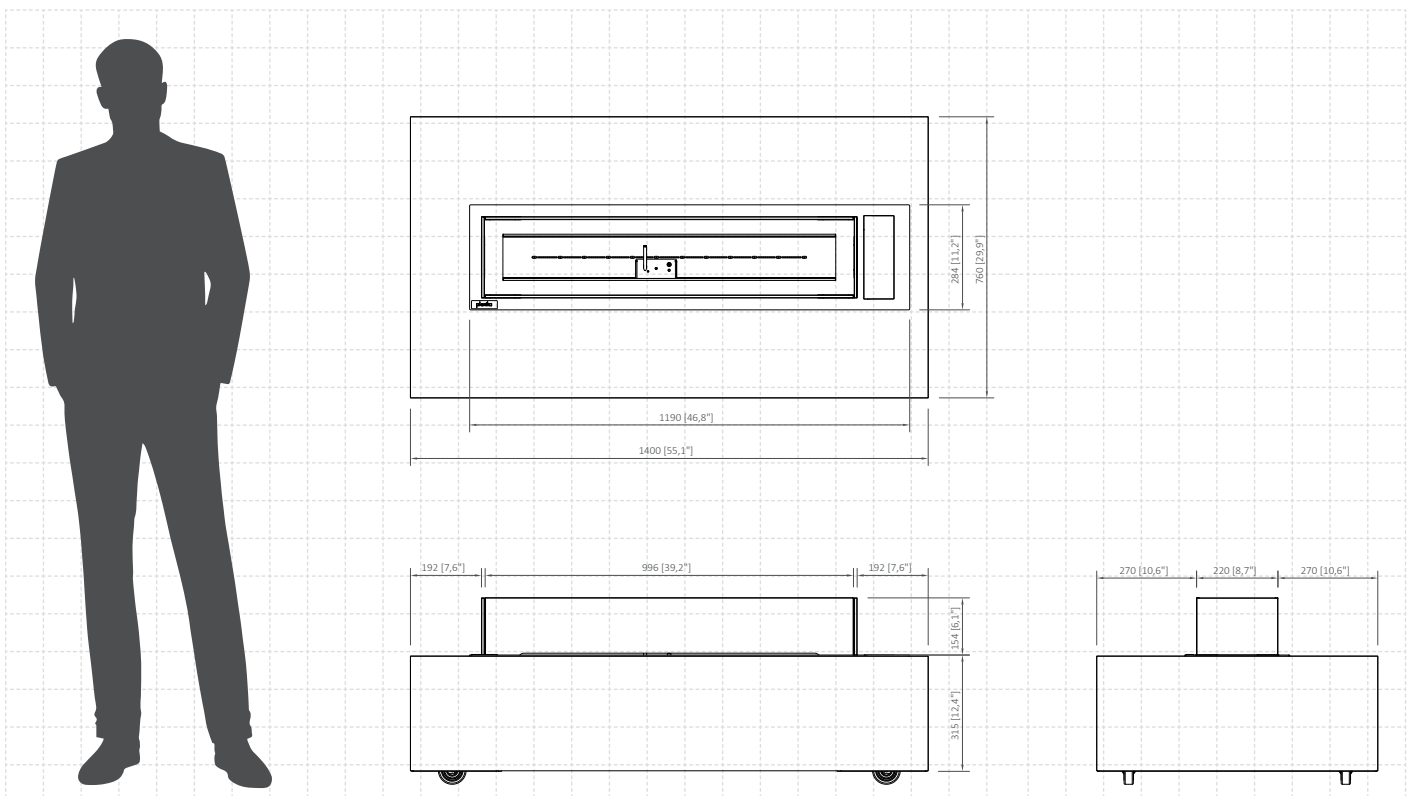

Cabo Laurent Table

(BEV Technology®)

Fuel tank capacity	10.5 L
Maximum burn time	15 hours
Maximum heat output	9.4 kW
Minimum room cubature	94 m³
Flame height regulation	6 stages
Weight	84.0 kg
Fuel type	bioethanol 95 - 96,6%
Flue	not required
Air change rate	1 space volume per hour
Power supply	230 V
Finish	Dekton Laurent, stainless steel
Materials	sintered ceramics, stainless steel, galvanized steel, toughened glass
Application	for outdoor and indoor use

CONTROL OPTIONS

included

included

'FLA3 NET-ZERO' APP

Control the fire with your smartphone!

All product specifications and data are subject to change without notice and are believed to be accurate as of the date hereof. Planika Sp. z o.o., its affiliates, agents, and employees, and all persons acting on its or their behalf (collectively, "Planika Sp. z o.o."), disclaim any and all liability for any errors, inaccuracies or incompleteness contained in any document or in any other disclosure relating to any product. To the maximum extent permitted by applicable law, Planika Sp. z o.o. disclaims any and all liability arising out of the application or use of any product. This document does not expand or otherwise modify Planika Sp. z o.o.'s terms and conditions of purchase, including but not limited to the warranty expressed therein. No license, express or implied, by estoppel or otherwise, to any intellectual property rights is granted by this document or by any conduct of Planika Sp. z o.o.. Customers using or selling Planika Sp. z o.o.'s products not expressly indicated for use in such applications do so entirely at their own risk and agree to fully indemnify Planika Sp. z o.o. for any damages arising or resulting from such use or sale. The images are indicative only.