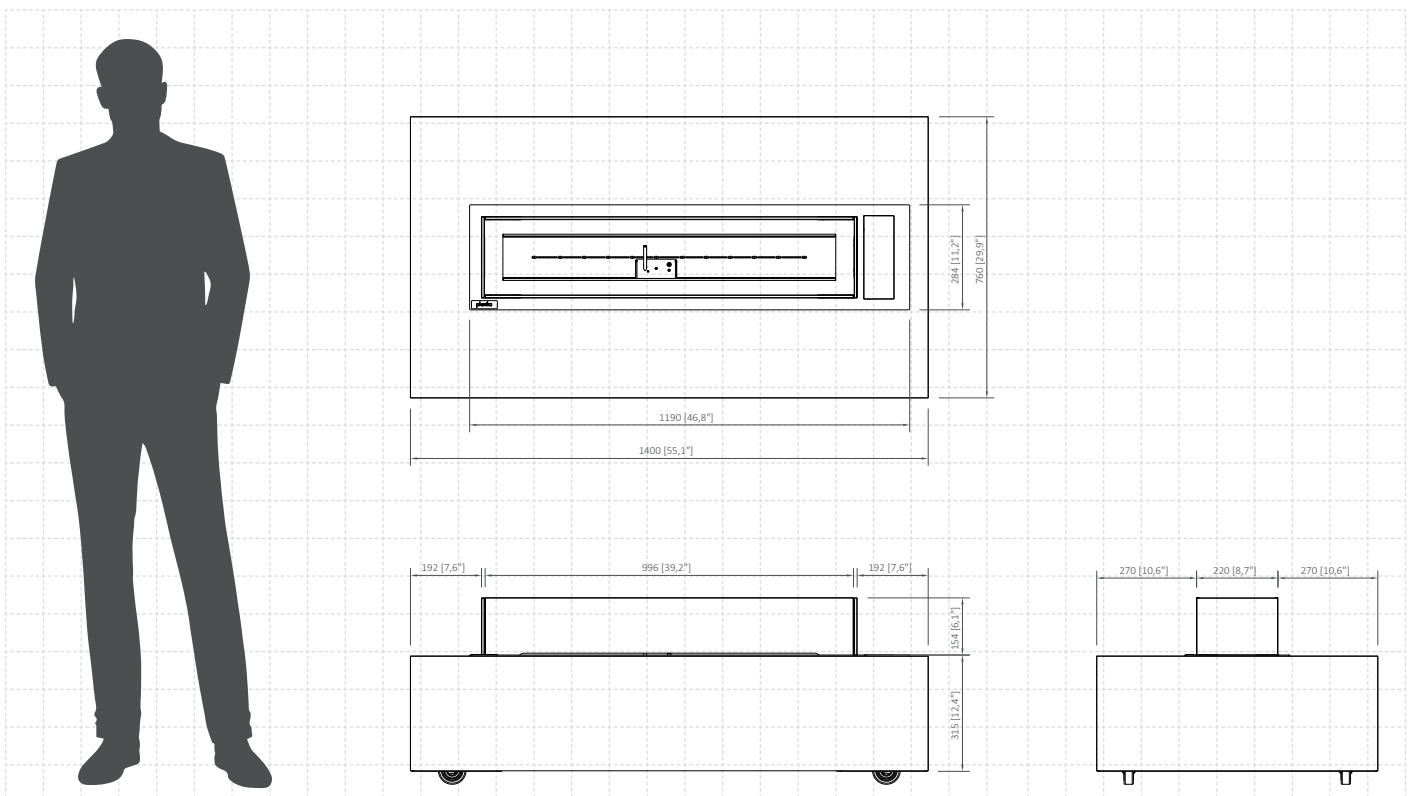

Cabo Daze Table

(BEV Technology®)

Fuel tank capacity	10.5 L
Maximum burn time	15 hours
Maximum heat output	9.4 kW
Minimum room cubature	94 m³
Flame height regulation	6 stages
Weight	84.0 kg
Fuel type	bioethanol 95 - 96,6%
Flue	not required
Air change rate	1 space volume per hour
Power supply	230 V
Finish	Dekton Daze, stainless steel
Materials	sintered ceramics, stainless steel, galvanized steel, toughened glass
Application	for outdoor and indoor use

CONTROL OPTIONS

included

included

'FLA3 NET-ZERO' APP

Control the fire with your smartphone!

All product specifications and data are subject to change without notice and are believed to be accurate as of the date hereof. Planika Sp. z o.o., its affiliates, agents, and employees, and all persons acting on its or their behalf (collectively, "Planika Sp. z o.o."), disclaim any and all liability for any errors, inaccuracies or incompleteness contained in any document or in any other disclosure relating to any product. To the maximum extent permitted by applicable law, Planika Sp. z o.o. disclaims any and all liability arising out of the application or use of any product. This document does not expand or otherwise modify Planika Sp. z o.o.'s terms and conditions of purchase, including but not limited to the warranty expressed therein. No license, express or implied, by estoppel or otherwise, to any intellectual property rights is granted by this document or by any conduct of Planika Sp. z o.o.. Customers using or selling Planika Sp. z o.o.'s products not expressly indicated for use in such applications do so entirely at their own risk and agree to fully indemnify Planika Sp. z o.o. for any damages arising or resulting from such use or sale. The images are indicative only.