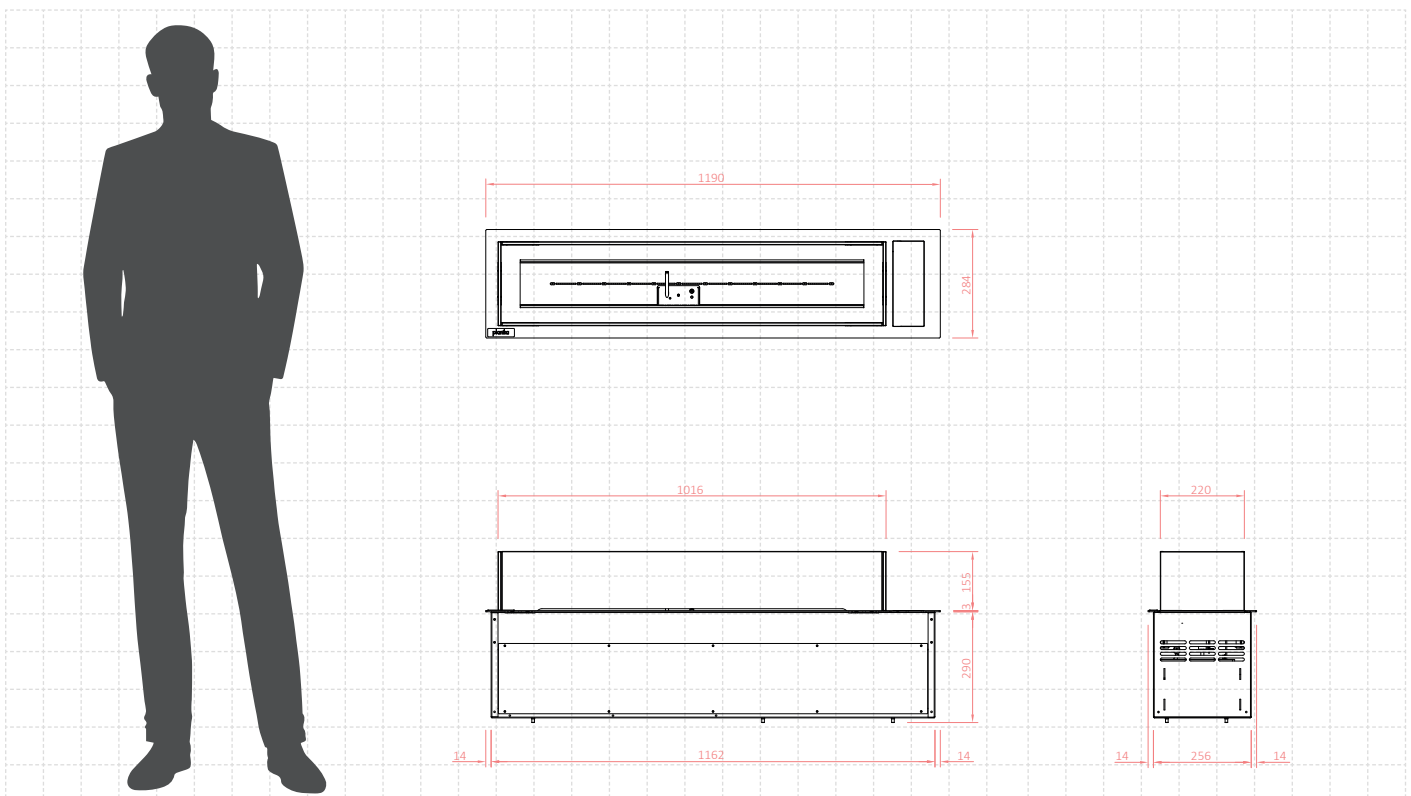

Cabo Burner

(BEV Technology®)

Fuel tank capacity	10.5 L
Maximum burn time	15 hours
Maximum heat output	9.4 kW
Minimum room cubature	94 m³
Flame height regulation	6 stages
Weight	43.0 kg
Fuel type	bioethanol 95 - 96,6%
Flue	not required
Air change rate	1 space volume per hour
Power supply	230 V
Finish	brushed stainless steel, black powder coating
Materials	stainless steel 316, galvanized steel, toughened glass
Application	for outdoor and indoor use

CONTROL OPTIONS

included

included

'FLA4 NET-ZERO' APP

Control the fire with your smartphone!

All product specifications and data are subject to change without notice and are believed to be accurate as of the date hereof. Planika Sp. z o.o., its affiliates, agents, and employees, and all persons acting on its or their behalf (collectively, "Planika Sp. z o.o."), disclaim any and all liability for any errors, inaccuracies or incompleteness contained in any document or in any other disclosure relating to any product. To the maximum extent permitted by applicable law, Planika Sp. z o.o. disclaims any and all liability arising out of the application or use of any product. This document does not expand or otherwise modify Planika Sp. z o.o.'s terms and conditions of purchase, including but not limited to the warranty expressed therein. No license, express or implied, by estoppel or otherwise, to any intellectual property rights is granted by this document or by any conduct of Planika Sp. z o.o.. Customers using or selling Planika Sp. z o.o.'s products not expressly indicated for use in such applications do so entirely at their own risk and agree to fully indemnify Planika Sp. z o.o. for any damages arising or resulting from such use or sale. The images are indicative only.